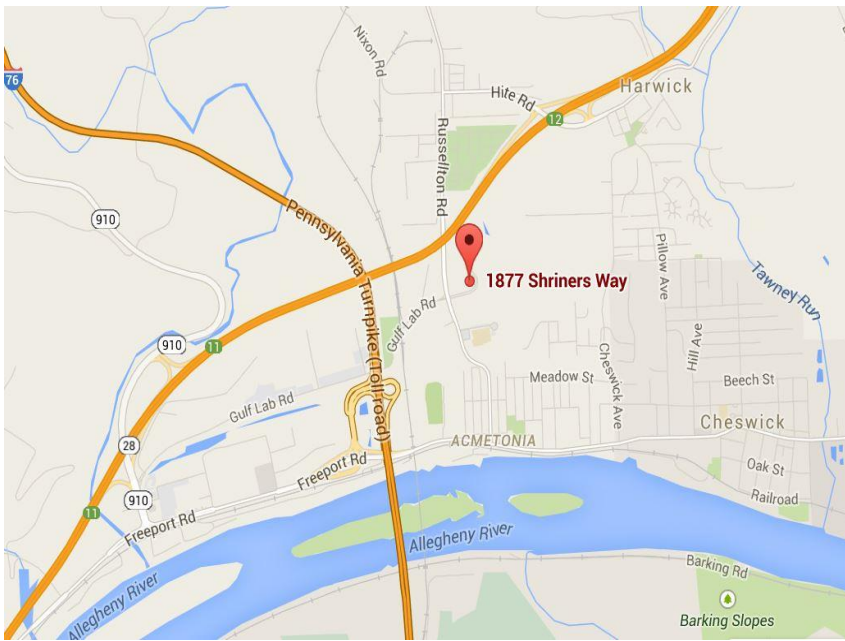

Proceeds from this event are for the benefit of Shriners Hospitals for Children

Directions

From Route 28 North (Pittsburgh):
 Take Harmarville Route 910 Exit (#11) Cross over Route 910 to Gulf Lab Road. Follow to end of road and Syria Shrine Center is across the intersection of Little Deer Creek Road.

From Route 28 South (New Kensington):
 Take Springdale Exit (#12) and turn right on to Hite Road. Follow Hite to intersection and turn left on Little Deer Creek Road
 Syria Shrine Center is ½ mile on the left

From PA. Turnpike (I-76):
 Take Exit 5 (Allegheny Valley).
 turn left onto Freeport Road and at traffic signal, Turn left on to Pearl Street.
 Follow Pearl until it becomes Little Deer Creek Road
 Syria Shrine Center is on the right